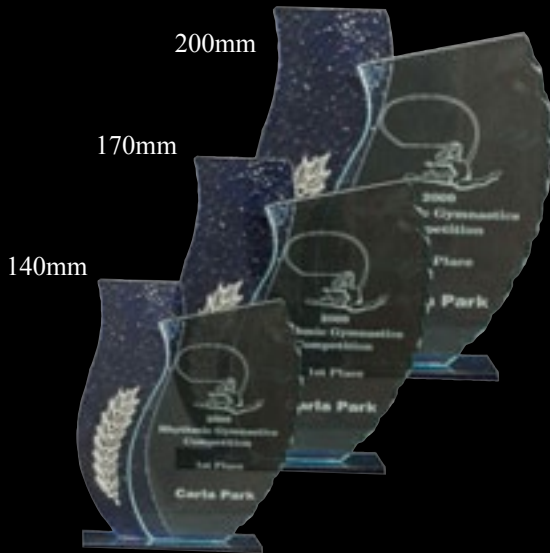

GLASS01 Large /02 Medium /03 Small - Silver

Glass & Crystal Awards

GLASS04 Large /05 Medium /06 Small - Gold

GLASS07 Large /08 Medium /09 Small - Silver

GLASS07 Large /08 Medium /09 Small - Gold

GLASS10 Small /11 Medium /12 Large

GLASS114S

GLASS3034S

GLASS75 Small /76 Medium /77 Large

GLASS818M

Glass & Crystal Awards

150mm

125mm

105mm

SOCC9904 Small
/9905 Medium /9906 Large

220mm

GLASS65

200mm x 152mm

127mm x 178mm

100mm x 152mm

GL12 Small / GL23 Med / GL34 Large

152mm x 200mm