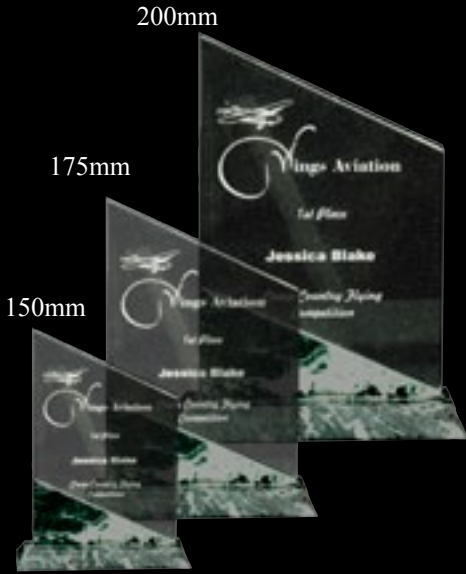

Glass & Crystal Awards

CRYST/MARBLE-SM /MED /LG

GLASS-JB1001 Small /JB1002 Medium /JB1004 Large

CRYSTAL-JB1061 Small /JB1062 Medium /JB1063 Large

CRYSTAL-TDL005

CRYSTAL-TOWER

GLASS PLAQUE-GOLD

GLASS PLAQUE-SIL

GLASS01 Large /02 Medium /03 Small - Silver

Glass & Crystal Awards

GLASS04 Large /05 Medium /06 Small - Gold

GLASS07 Large /08 Medium /09 Small - Silver

GLASS07 Large /08 Medium /09 Small - Gold

GLASS10 Small /11 Medium /12 Large

GLASS114S

GLASS3034S

GLASS75 Small /76 Medium /77 Large

GLASS818M

Glass & Crystal Awards

150mm

125mm

105mm

SOCC9904 Small
/9905 Medium /9906 Large

220mm

GLASS65

200mm x 152mm

127mm x 178mm

100mm x 152mm

GL12 Small / GL23 Med / GL34 Large

152mm x 200mm