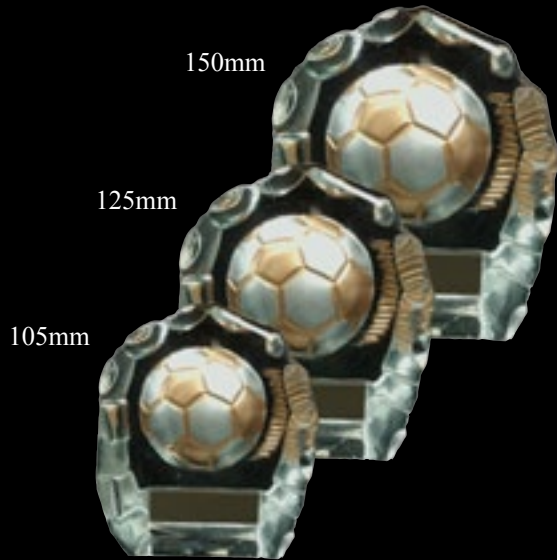

GLASS01 Large /02 Medium /03 Small - Silver

Glass & Crystal Awards

GLASS04 Large /05 Medium /06 Small - Gold

GLASS07 Large /08 Medium /09 Small - Silver

GLASS07 Large /08 Medium /09 Small - Gold

GLASS10 Small /11 Medium /12 Large

GLASS114S

GLASS3034S

GLASS75 Small /76 Medium /77 Large

GLASS818M

Glass & Crystal Awards

150mm

125mm

105mm

SOCC9904 Small
/9905 Medium /9906 Large

220mm

GLASS65

200mm x 152mm

127mm x 178mm

100mm x 152mm

GL12 Small / GL23 Med / GL34 Large

152mm x 200mm