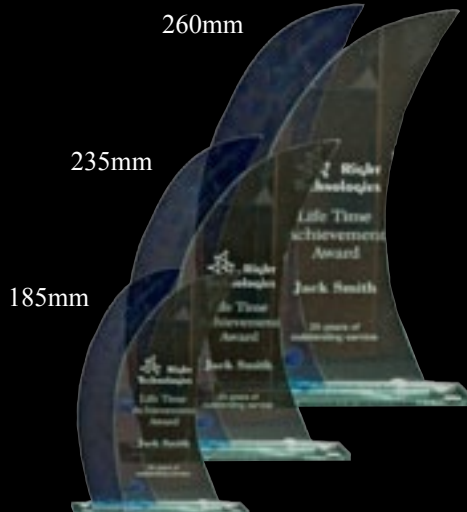

GLASS01 Large /02 Medium /03 Small - Silver

Glass & Crystal Awards

GLASS04 Large /05 Medium /06 Small - Gold

GLASS07 Large /08 Medium /09 Small - Silver

GLASS07 Large /08 Medium /09 Small - Gold

GLASS10 Small /11 Medium /12 Large

GLASS114S

GLASS3034S

GLASS75 Small /76 Medium /77 Large

GLASS818M

Glass & Crystal Awards

150mm

125mm

105mm

SOCC9904 Small
/9905 Medium /9906 Large

220mm

GLASS65

200mm x 152mm

127mm x 178mm

100mm x 152mm

GL12 Small / GL23 Med / GL34 Large

152mm x 200mm