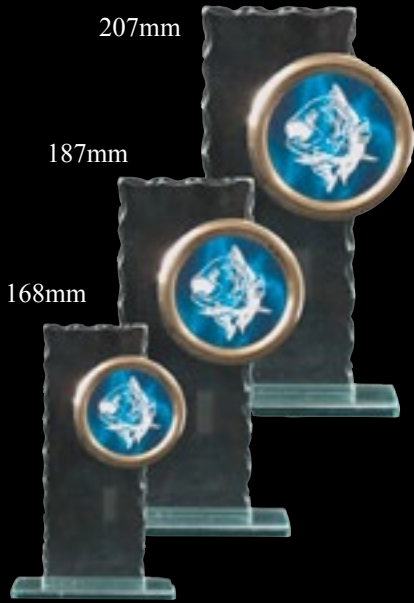

Glass & Crystal Awards

CRYST/MARBLE-SM /MED /LG

GLASS-JB1001 Small /JB1002 Medium /JB1004 Large

CRYSTAL-JB1061 Small /JB1062 Medium /JB1063 Large

CRYSTAL-TDL005

CRYSTAL-TOWER

GLASS PLAQUE-GOLD

GLASS PLAQUE-SIL

GLASS01 Large /02 Medium /03 Small - Silver

Glass & Crystal Awards

GLASS04 Large /05 Medium /06 Small - Gold

GLASS07 Large /08 Medium /09 Small - Silver

GLASS07 Large /08 Medium /09 Small - Gold

GLASS10 Small /11 Medium /12 Large

GLASS114S

GLASS3034S

GLASS75 Small /76 Medium /77 Large

GLASS818M

Glass & Crystal Awards

150mm

125mm

105mm

SOCC9904 Small
/9905 Medium /9906 Large

220mm

GLASS65

200mm x 152mm

127mm x 178mm

100mm x 152mm

GL12 Small / GL23 Med / GL34 Large

152mm x 200mm