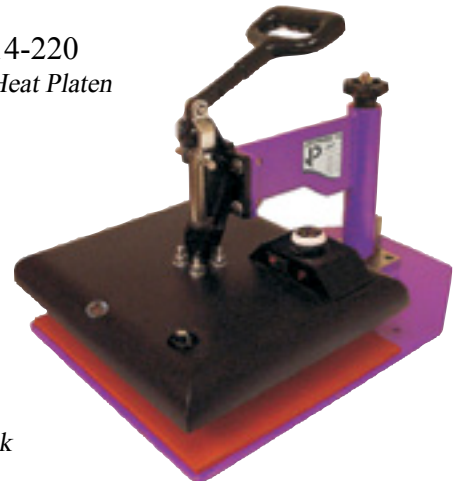

TT-DC16-220
Digital Combo 14" x 16"

TT-DK3-220
Digital Mug Press

JETPRESS 14

Fully digital temperature control.
Automatic digital timer.
Programmable presets.
Solid steel welded framework.
SuperCoil-Microwinding™ heater technology.
Soft heater liner for accommodating inconsistent mugs.

JETPRESS 12

TT-JP12-220
9" x 12" Heat Platen

TT-JP14-220
12" x 14" Heat Platen

Digital Countdown Timer with alarm
Adjustable height for items over 1" thick
Adjustable Temperature control
Accurate Temperature gauge
Industrial style clamping & locking pressure with minimal operator effort