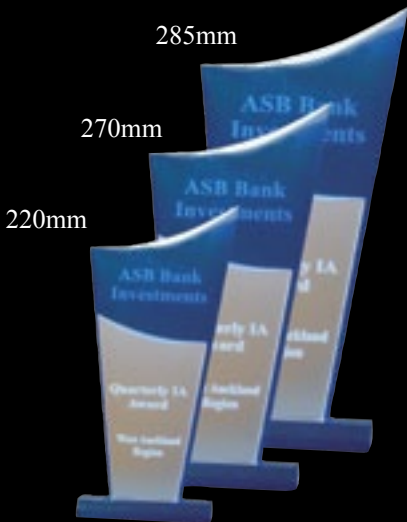

# Acrylic Awards

160mm

AA3883BK-S  
BLK WATER  
Box Included

190mm

160mm

AA3883M /S  
Box Included

220mm

190mm

171mm

AA3885L /M /S  
Box Included

245mm

AA3890M  
Box Included

180mm

AA3892M  
Box Included

285mm

AA3895M-BLACK

285mm

270mm

220mm

AA3895L-BLUE /M /S  
Box Included

185mm

AA3897M-BLUE  
Box Included

185mm

AA3898S-BLUE PEAK  
Box Included

# Acrylic Awards

152mm

AA3900 M  
Box Included

150mm

AA3921 M

150mm

AA3925M  
Box Included

150mm