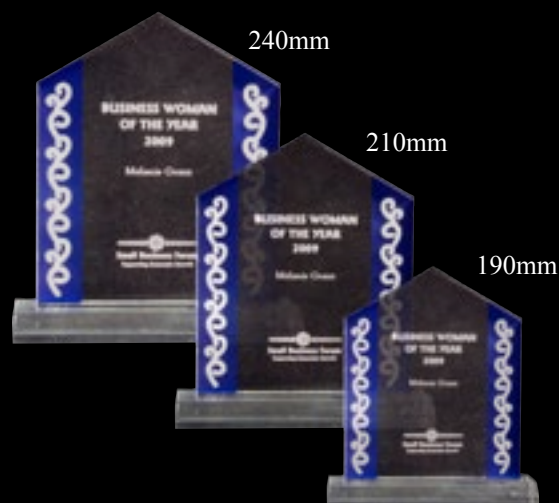

AA3821CW-Gold L /M /S
Box Included

AA3978L /M/S
Box Included