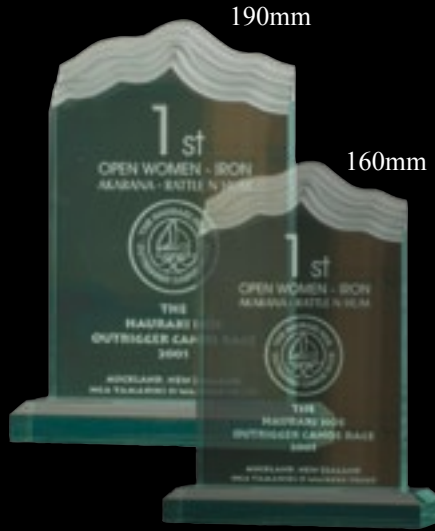

# Acrylic Awards

160mm

AA3883BK-S  
BLK WATER  
Box Included

190mm

160mm

AA3883M /S  
Box Included

220mm

190mm