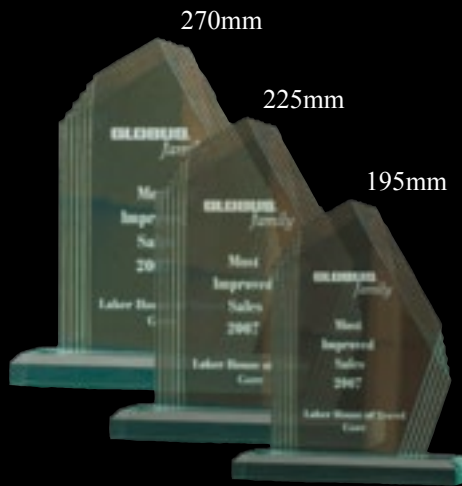

# Acrylic Awards

160mm

AA3939

220mm

AA3940

250mm

220mm

190mm

AA3977L /M /S  
Box Included

224mm

200mm

175mm

AA3987L /M /S  
Box Included

270mm

225mm

195mm

AM3850L /M /S  
Box Included

170mm

AM3870S  
Box Included

260mm

210mm

160mm

AA3821CW-L /M /S  
Box Included

260mm

210mm

160mm

AA3821CW-Gold L /M /S  
Box Included