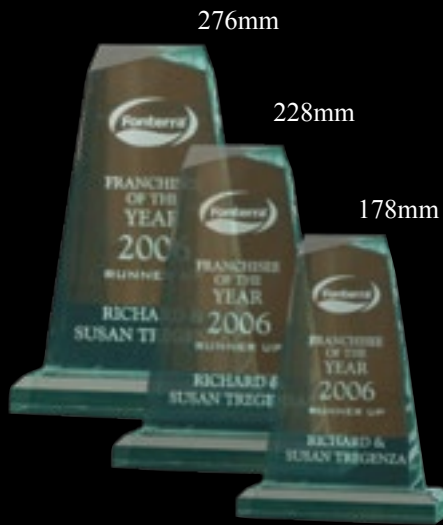

AA3802L /M /S
Box Included