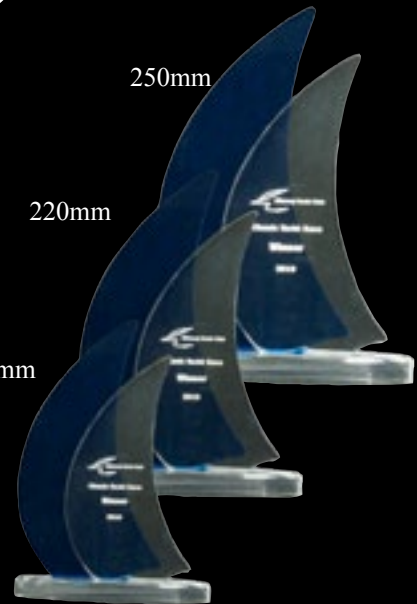

# Acrylic Awards

160mm

AA3939

220mm

AA3940

250mm

220mm

190mm