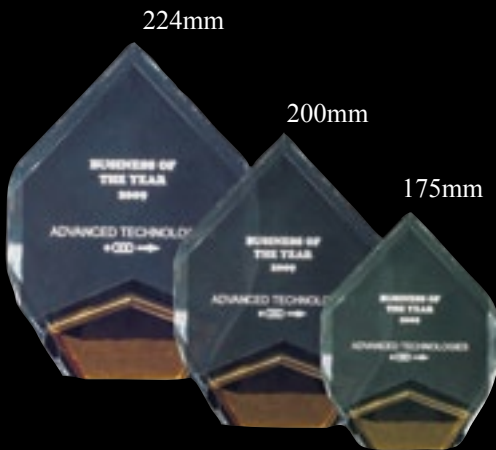

224mm

200mm

175mm

AA3987L /M /S
Box Included