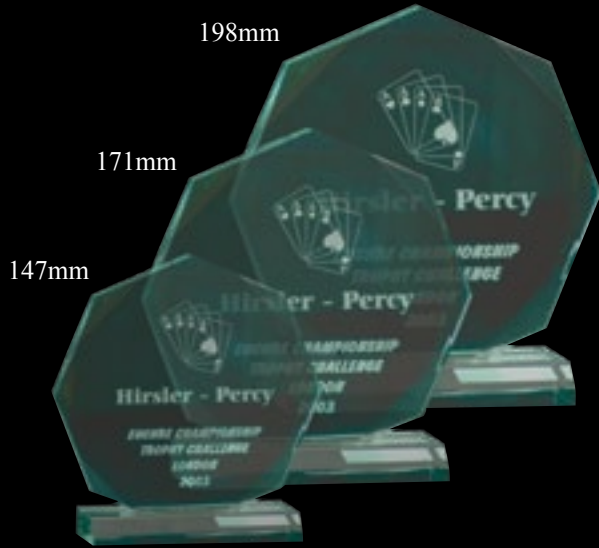

# Acrylic Awards

198mm

171mm

147mm

AA3857L / M / S  
Box Included

150mm

AA3858CW-M  
Box Included

200mm

AA3859M-  
RED/GREEN/BLUE MAGIC  
Box Included

270mm

220mm

195mm

AA3860L / M / S  
Box Included

270mm

218mm

196mm