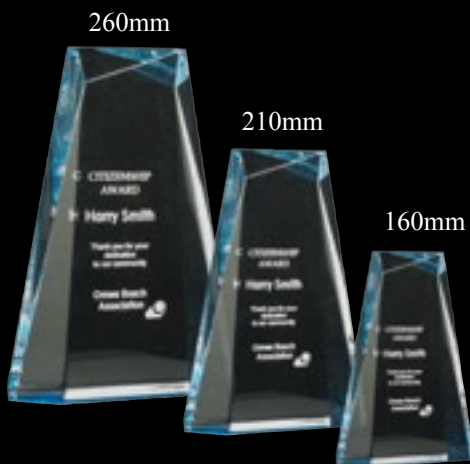

260mm

210mm

160mm

AA3821CW-L /M /S
Box Included