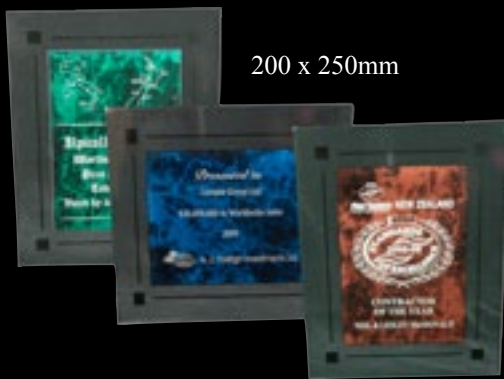

AA3820L-
RED/GREEN/BLUE