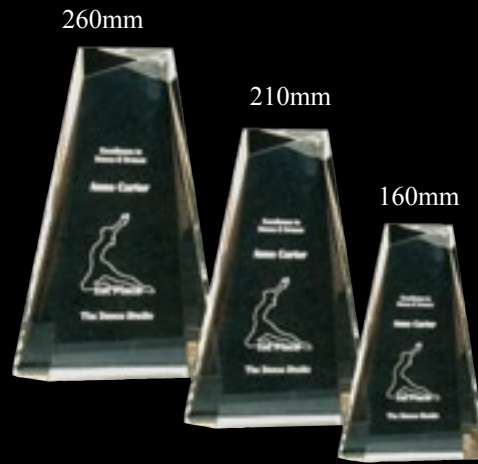

AM3850L /M /S  
Box Included

170mm

AM3870S  
Box Included

260mm

210mm

160mm

AA3821CW-L /M /S  
Box Included

260mm

210mm

160mm

AA3821CW-Gold L /M /S  
Box Included